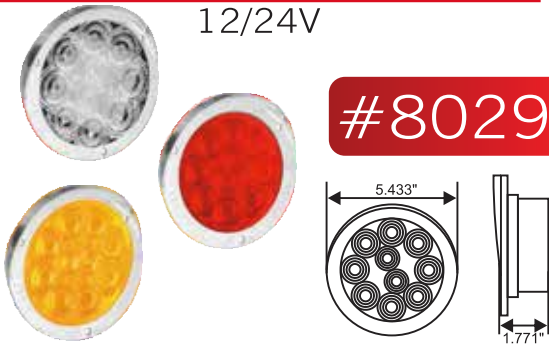

PHPB

PTR

PKLPB

PLAFONES

LAMPARA 4" SELLADA 10 LED
12/24V

#8029

LUZ SELLADA DE FREIGHTLINER
LATERAL

#2121