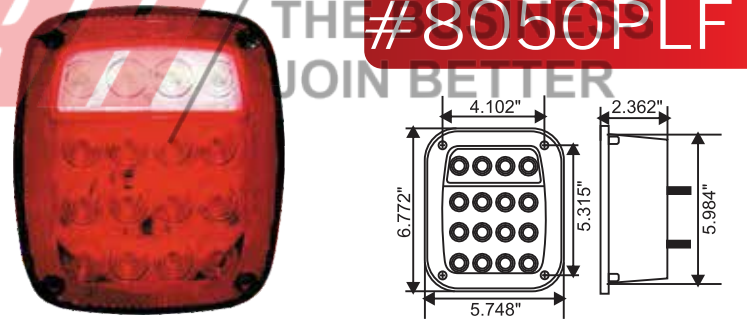

LAMPARA 16 LED FIJOS
12/24V