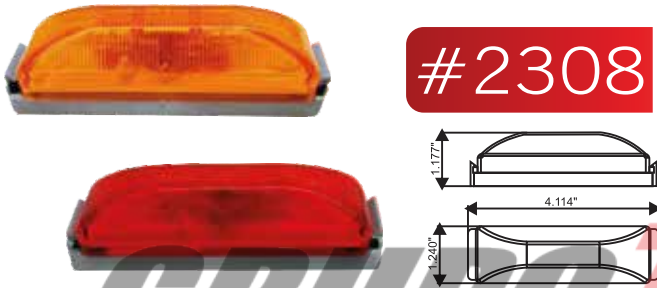

LUZ SELLADA DE KENWORTH
LATERAL