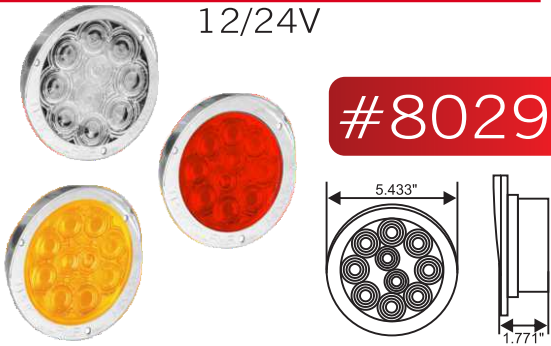

PLAFONES

LAMPARA 4" SELLADA 10 LED
12/24V